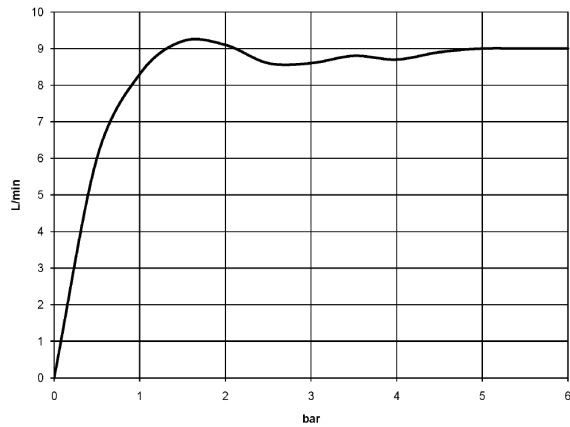

28 002 978

- Three settings: COMPACT RAIN, COMPACT SOFT FLOW, COMPACT AQUAPRESSURE FLOW, max. flow rate 9 l/min (at 3 bar)
- with anti-scale system
- spray head Ø 95mm
- 1/2" connection

Intrinsic protection against back flow.

	Brushed Platinum	28 002 978-06
	Chrome	28 002 978-00
	Chrome	28 002 978-00 0010
	Brushed Platinum	28 002 978-06 0010
	Platinum	28 002 978-08
	Platinum	28 002 978-08 0010
	Durabass (23kt Gold)	28 002 978-09
	Durabass (23kt Gold)	28 002 978-09 0010
	Brushed Durabass (23kt Gold)	28 002 978-28
	Brushed Durabass (23kt Gold)	28 002 978-28 0010
	Brushed Chrome	28 002 978-93
	Brushed Chrome	28 002 978-93 0010
	Brushed Dark Platinum	28 002 978-99
	Brushed Dark Platinum	28 002 978-99 0010

28 002 978

mm [inches]

Flow rate chart

Certificates

LGA_18610.

28 002 978

Parts for other finishes can be found here: [Chrome](#)

Spare parts list

No.	Item Number	Name	Quantity used	Delivery time
1	09 21 02 115 90	cap	1	2
2	09 23 01 039 90	sieve	1	2
3	09 23 01 077 90	flow reducer	1	2
4	04 12 11 071 00 90	shower	1	2
5	09 30 09 022 90	key	1	2