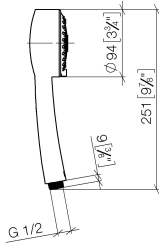

28 002 978

- Three settings: COMPACT RAIN, COMPACT SOFT FLOW, COMPACT AQUAPRESSURE FLOW, max. flow rate 9 l/min (at 3 bar)
- with anti-scale system
- spray head Ø 95mm
- 1/2" connection

Intrinsic protection against back flow.

28 002 978

mm [inches]

Flow rate chart

Certificates

LGA_18610.

28 002 978

Parts for other finishes can be found here: [Chrome](#)

Spare parts list

No.	Item Number	Name	Quantity used	Delivery time
1	09 21 02 115 90	cap	1	2
2	09 23 01 039 90	sieve	1	2
3	09 23 01 077 90	flow reducer	1	2
4	04 12 11 071 00 90	shower	1	2
5	09 30 09 022 90	key	1	2